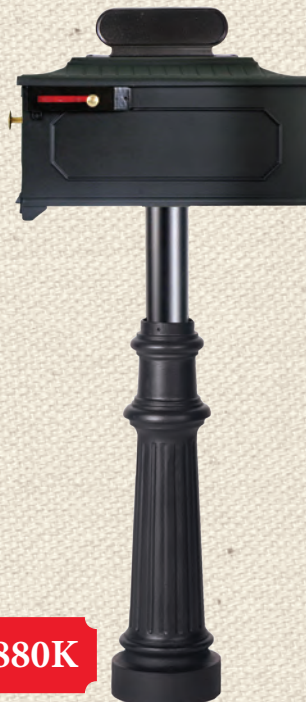

"CARSON SERIES" POST SYSTEMS

Features C3 or D3 posts with an Imperial Mailbox

— SYSTEM CODE SPECIFICATIONS —

C3 - 2 1 0 0 K

POLE
(C3 or D3)

BASE

NUMBER
PLATE

MAILBOX

(NO FINIAL)

RING (R) or
KNOB (K)
for door

D3-8880K

USPS APPROVED
IMPERIAL
IMI Mailbox Systems

NEWSPAPER HOLDERS
are not available for
Carson Series Systems

USPS STD 7B Approved
Mailboxes are required for all
Residential Developments.