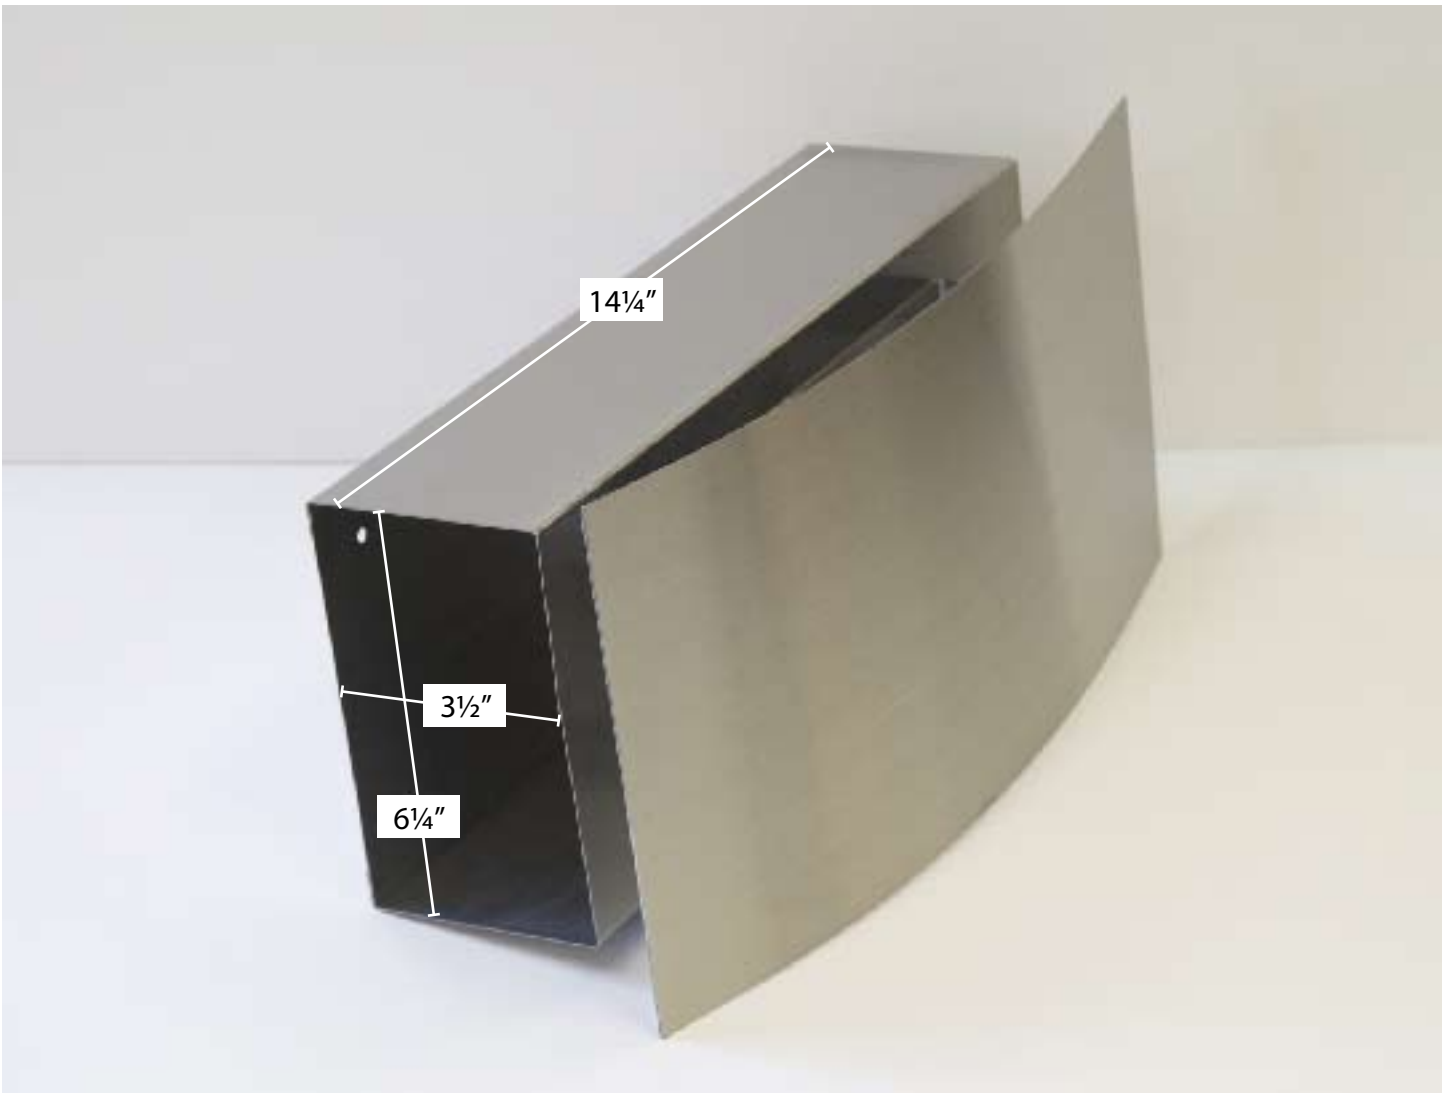

Torgen Dimensions

All dimensions are subject to manufacturing tolerances. European Home reserves the right to make changes at any time, without notice, in design, materials, specifications, and also to discontinue colors, styles and products.

EUROPEAN HOME • 376 Washington St. • Suite 203 • Malden, MA 02148
t: 781/324-8383 • f: 781/324-8384 • www.europeanhome.com

Torgen Newspaper Holder Dimensions

All dimensions are subject to manufacturing tolerances. European Home reserves the right to make changes at any time, without notice, in design, materials, specifications, and also to discontinue colors, styles and products.