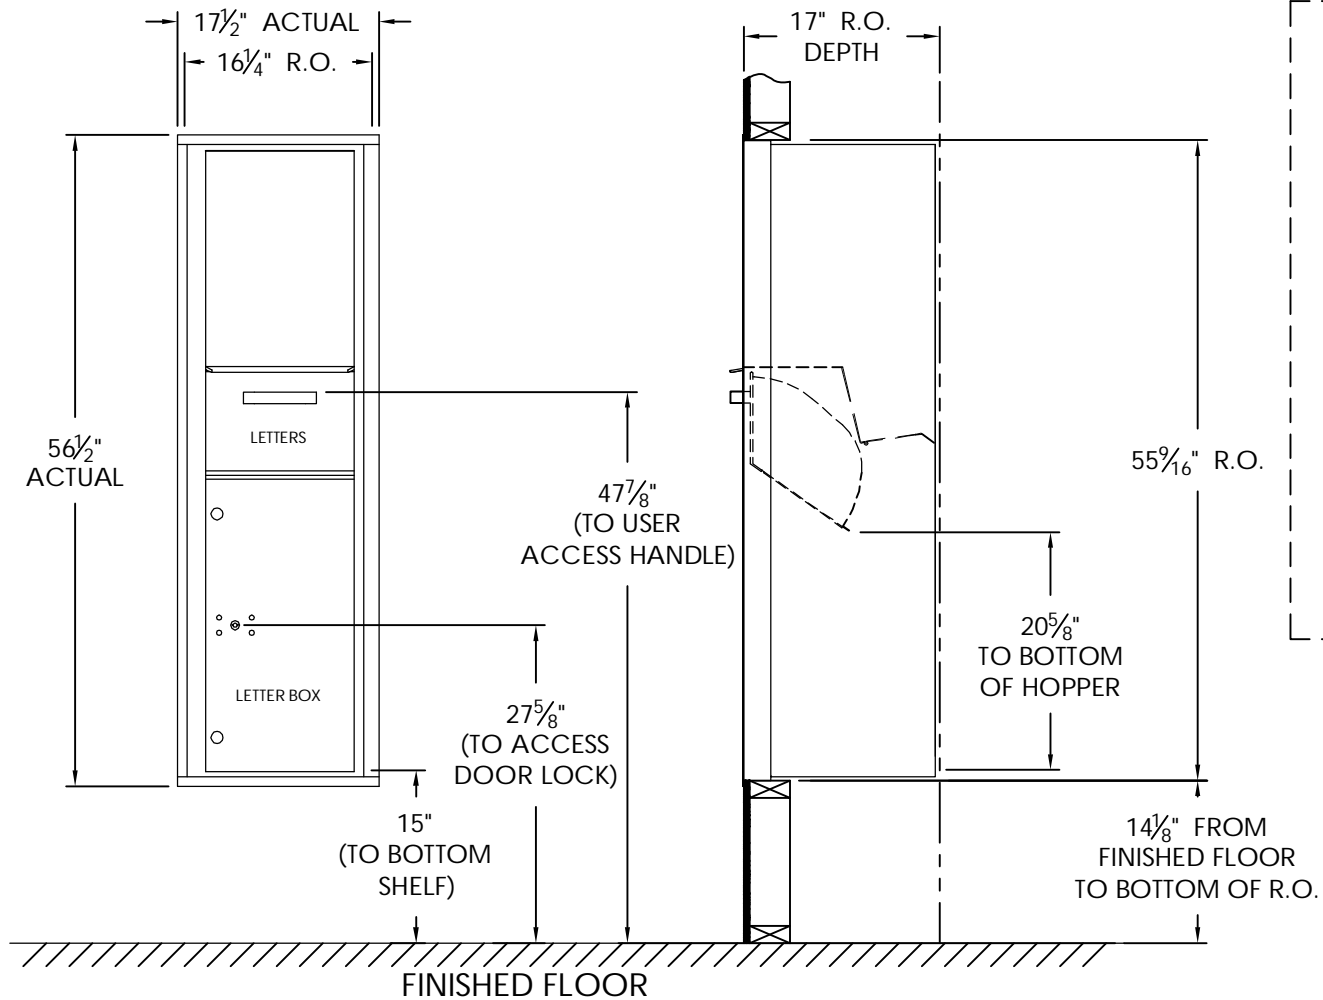

versatile™ 4C Surface Mount Collar, SM16S

Notes:

1. Designed to mount Florence Versatile™ 4C mailbox single column Max Height Suite modules (sold separately).
2. For use with front loading modules only.

PRODUCT SERIES: VERSATILE™ 4C SURFACE MOUNT COLLAR

MODEL	SM16S	REV	C
SCALE	NONE	LAST REV DATE	7/03/2014
DRAWING NUMBER	SM16SCS	DRAWN BY	TNS

versatile™ 4C COLLECTION BOX, 4C16S-HOP

MAX BUNDLE SIZE		
HEIGHT	WIDTH	LENGTH
4 1/4"	11 3/8"	6 1/4"
3 1/2"	11 3/8"	11 1/2"
3"	11 3/8"	14 3/4"
2 1/2"	11 3/8"	14 3/4"

NOTES:

1. 4C Collection boxes are USPS Approved.
2. Module may be recessed, surface, or pedestal mounted and coordinates with Florence versatile™ 4C mailbox modules, see installation manual for details.
3. Collection Box compartment size is 20 5/8" H x 12" W x 15"D.
4. Fixed top panel is for security purposes and is not usable.