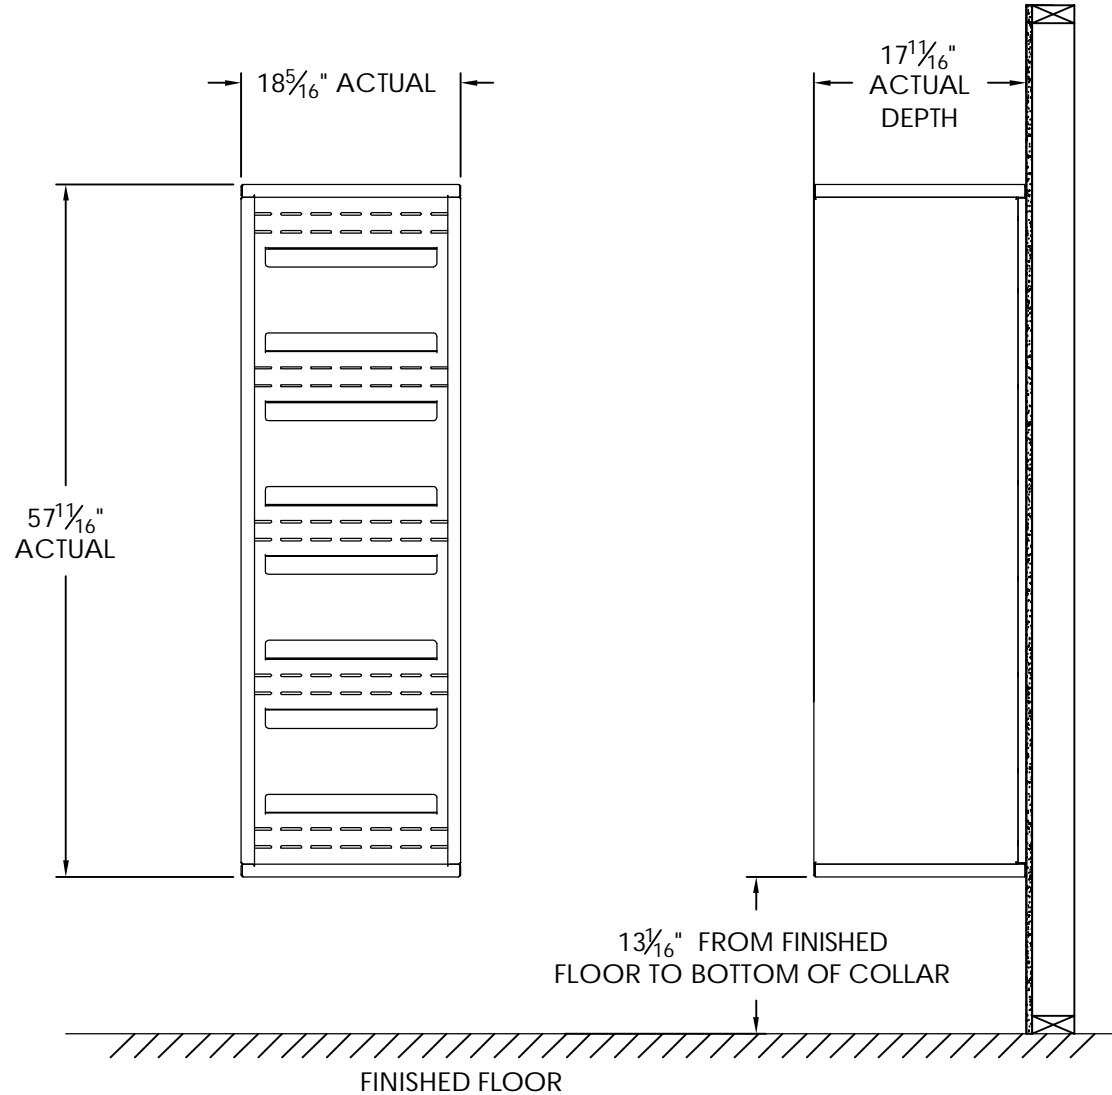

versatile™ 4C Surface Mount Collar, SM16S

Notes:

1. Designed to mount Florence Versatile™ 4C mailbox single column Max Height Suite modules (sold separately).
2. For use with front loading modules only.

PRODUCT SERIES: VERSATILE™ 4C SURFACE MOUNT COLLAR

MODEL	SM16S	REV	C
SCALE	NONE	LAST REV DATE	7/03/2014
DRAWING NUMBER	SM16SCS	DRAWN BY	TNS

versatile™ 4C COLLECTION BOX, 4C16S-HOP

MAX BUNDLE SIZE		
HEIGHT	WIDTH	LENGTH
4 1/4"	11 3/8"	6 1/4"
3 1/2"	11 3/8"	11 1/2"
3"	11 3/8"	14 3/4"
2 1/2"	11 3/8"	14 3/4"

NOTES:

1. 4C Collection boxes are USPS Approved.
2. Module may be recessed, surface, or pedestal mounted and coordinates with Florence versatile™ 4C mailbox modules, see installation manual for details.
3. Collection Box compartment size is 20 5/8" H x 12" W x 15"D.
4. Fixed top panel is for security purposes and is not usable.