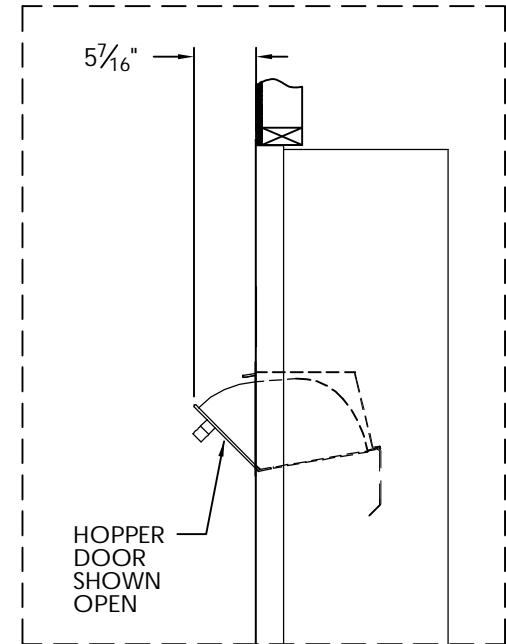

versatile™ 4C Surface Mount Collar, SM16S

Notes:

1. Designed to mount Florence Versatile™ 4C mailbox single column Max Height Suite modules (sold separately).
2. For use with front loading modules only.

PRODUCT SERIES: VERSATILE™ 4C SURFACE MOUNT COLLAR

MODEL	SM16S	REV	C
SCALE	NONE	LAST REV DATE	7/03/2014
DRAWING NUMBER	SM16SCS	DRAWN BY	TNS

versatile™ 4C COLLECTION BOX, 4C16S-HOP

MAX BUNDLE SIZE		
HEIGHT	WIDTH	LENGTH
4 1/4"	11 3/8"	6 1/4"
3 1/2"	11 3/8"	11 1/2"
3"	11 3/8"	14 3/4"
2 1/2"	11 3/8"	14 3/4"

NOTES:

1. 4C Collection boxes are USPS Approved.
2. Module may be recessed, surface, or pedestal mounted and coordinates with Florence versatile™ 4C mailbox modules, see installation manual for details.
3. Collection Box compartment size is 20 5/8" H x 12" W x 15"D.
4. Fixed top panel is for security purposes and is not usable.