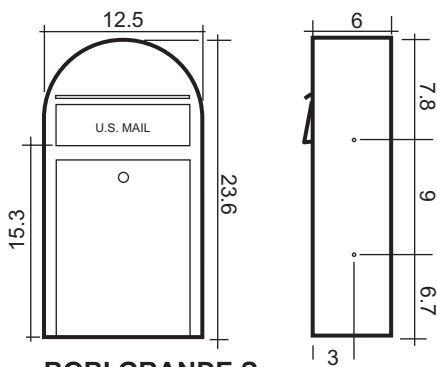

Measurements:

BOBI CLASSIC

BOBI CLASSIC B

BOBI GRANDE

BOBI GRANDE B

BOBI GRANDE S

BOBI JUMBO

Post Office requirements for installation of Bobi mailbox for homeowners with curbside delivery.

Mailbox must be placed on the righthand side of the road in the direction of travel of the carrier.

The mailbox must be placed to conform state laws and highway regulations, and must be accessible to the carriers without leaving their vehicles.