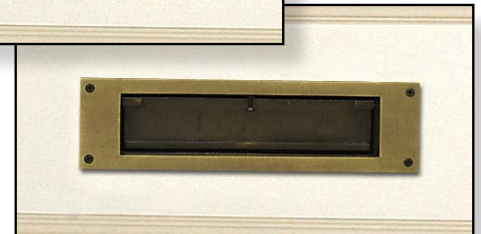

Back view of #4075 in antique finish displayed