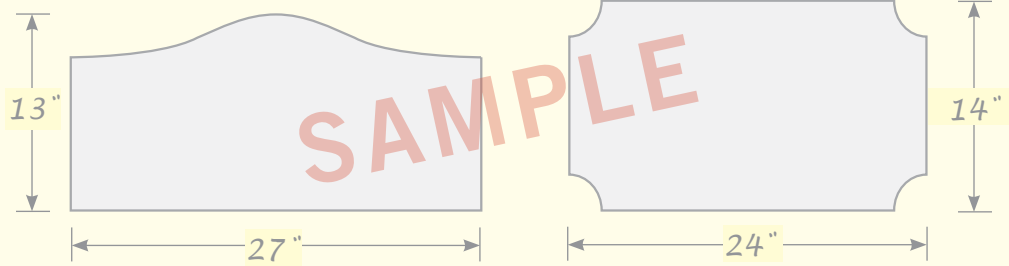

¹ Additional charges MAY apply for complex artwork.

CREATE YOUR OWN CUSTOM PLAQUE IN 5 EASY STEPS!

STEP 1

Specify • shape and size

Size limited to a minimum of 3" x 3" and a maximum of 96" x 30"

STEP 2

Specify • logo and characters