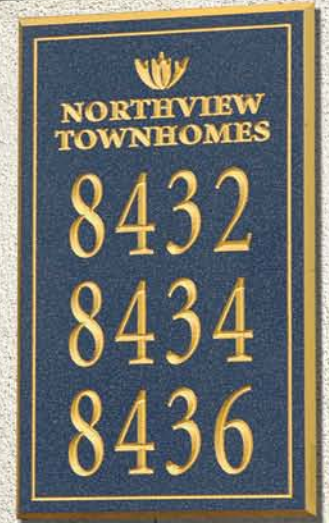

Custom Plaques

CUSTOM PLAQUES

Made of 1/2" thick solid acrylic, Salsbury 1600 series custom plaques feature the natural beauty of granite with the durability of "solid surface" counter tops and are ideal for schools, clubs, homes, businesses and many other applications. Custom plaques are weather resistant and include a mounting system to attach custom plaques to a solid surface. Lawn mounted custom plaques are available upon request and include either one or two (2) 2" W x 19-3/4" H stake(s). The elegant custom plaques have engraved gold or silver painted characters / trim on a background that can be specified black, cobalt blue, jade green, maroon or white. Follow the five (5) easy steps on page 99 to order your custom plaque. See chart below for custom plaque pricing.

Proudly Display Your Custom Logo!

View more custom plaque samples at:
mailboxes.com/products/custom-plaques/

Ideal for

- Schools
- Clubs
- Homes
- Businesses

Lawn mounted custom plaque displayed

CUSTOM PLAQUE PRICING ¹	
SQUARE INCHES <small>(min size 3" x 3") (max size 96" x 30")</small>	PRICE
9 - 250	\$125.00
251 - 500	\$250.00
501 - 1,000	\$375.00
1,001 - 1,500	\$500.00
1,501 - 2,000	\$625.00
2,001 - 2,500	\$750.00
2,501 - 2,880	\$875.00

¹ Additional charges MAY apply for complex artwork.

CREATE YOUR OWN CUSTOM PLAQUE IN 5 EASY STEPS!

STEP 1

Specify • shape and size

Size limited to a minimum of 3" x 3" and a maximum of 96" x 30"

STEP 2

Specify • logo and characters