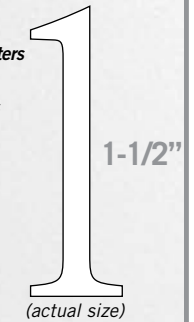

Specify - color

Specify - addresses, names, characters, etc.

#1201 on mailbox displayed

custom
Numbers / Letters

1201 Custom 2" H Numbers / Letters

- (1-2) horizontal lines of up to (10) 2" H characters / spaces
- starting vinyl size: 18" W x 6" H
- average character width is 1-1/2" W
- \$15.00

123ABC123A
123ABC123A

1201

1202 Custom 1-1/2" H Numbers / Letters

- (1-3) horizontal lines of up to (14) 1-1/2" H characters / spaces
- starting vinyl size: 18" W x 6" H
- average character width is 1" W
- \$15.00

123ABC123ABC12
123ABC123ABC12
123ABC123ABC12

1202

1203 Custom 1" H Numbers / Letters

- (1-4) horizontal lines of up to (19) 1" H characters / spaces
- starting vinyl size: 18" W x 6" H
- average character width is 3/4" W
- \$15.00

123ABC123ABC123ABC1
123ABC123ABC123ABC1
123ABC123ABC123ABC1
123ABC123ABC123ABC1

1203

1204 Custom 3" H Numbers / Letters

- (1-2) vertical lines of up to (5) 3" H characters / spaces
- starting vinyl size: 6" W x 18" H
- average character width is 1-3/4" W
- \$15.00