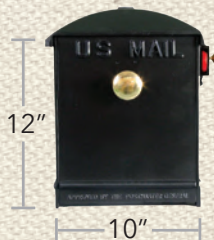

NEWSPAPER
HOLDER
Optional

631KL

626KL

630KL-6

ESTATE SERIES MAILBOXES

are 45% Larger than Standard Imperial Mailboxes

STANDARD IMPERIAL MAILBOX

Looking for a specific configuration?