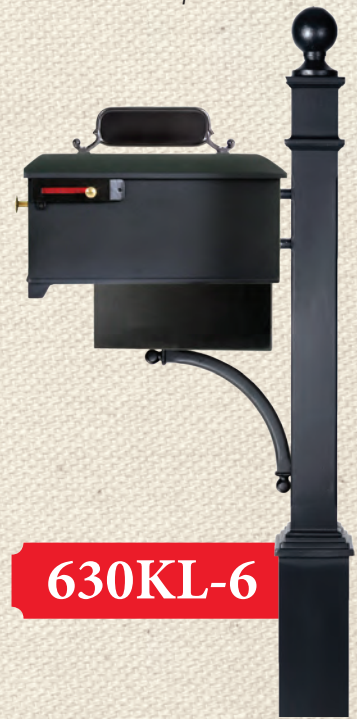

"ESTATE SERIES" MAILBOX SYSTEMS

Featuring Post 6 and Extra-Large Estate Mailbox

— SYSTEM CODE SPECIFICATIONS —

POST 6

NUMBER
PLATE

MAILBOX

RING (R) or
KNOB (K)
for door

DESIGNATES
ESTATE BOX

NEWSPAPER
HOLDER
Optional

631KL

626KL

630KL-6

ESTATE SERIES MAILBOXES

are 45% Larger than Standard Imperial Mailboxes

STANDARD IMPERIAL MAILBOX

Looking for a specific configuration?