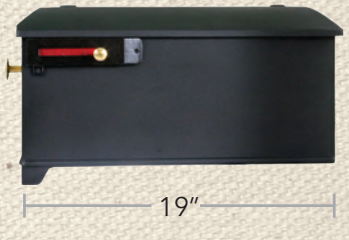

"ESTATE SERIES" MAILBOX SYSTEMS

Featuring Post 6 and Extra-Large Estate Mailbox

— SYSTEM CODE SPECIFICATIONS —

POST 6

NUMBER
PLATE

MAILBOX

RING (R) or
KNOB (K)
for door

DESIGNATES
ESTATE BOX

NEWSPAPER
HOLDER
Optional

631KL

626KL

630KL-6

ESTATE SERIES MAILBOXES

are 45% Larger than Standard Imperial Mailboxes

STANDARD IMPERIAL MAILBOX

Looking for a specific configuration?